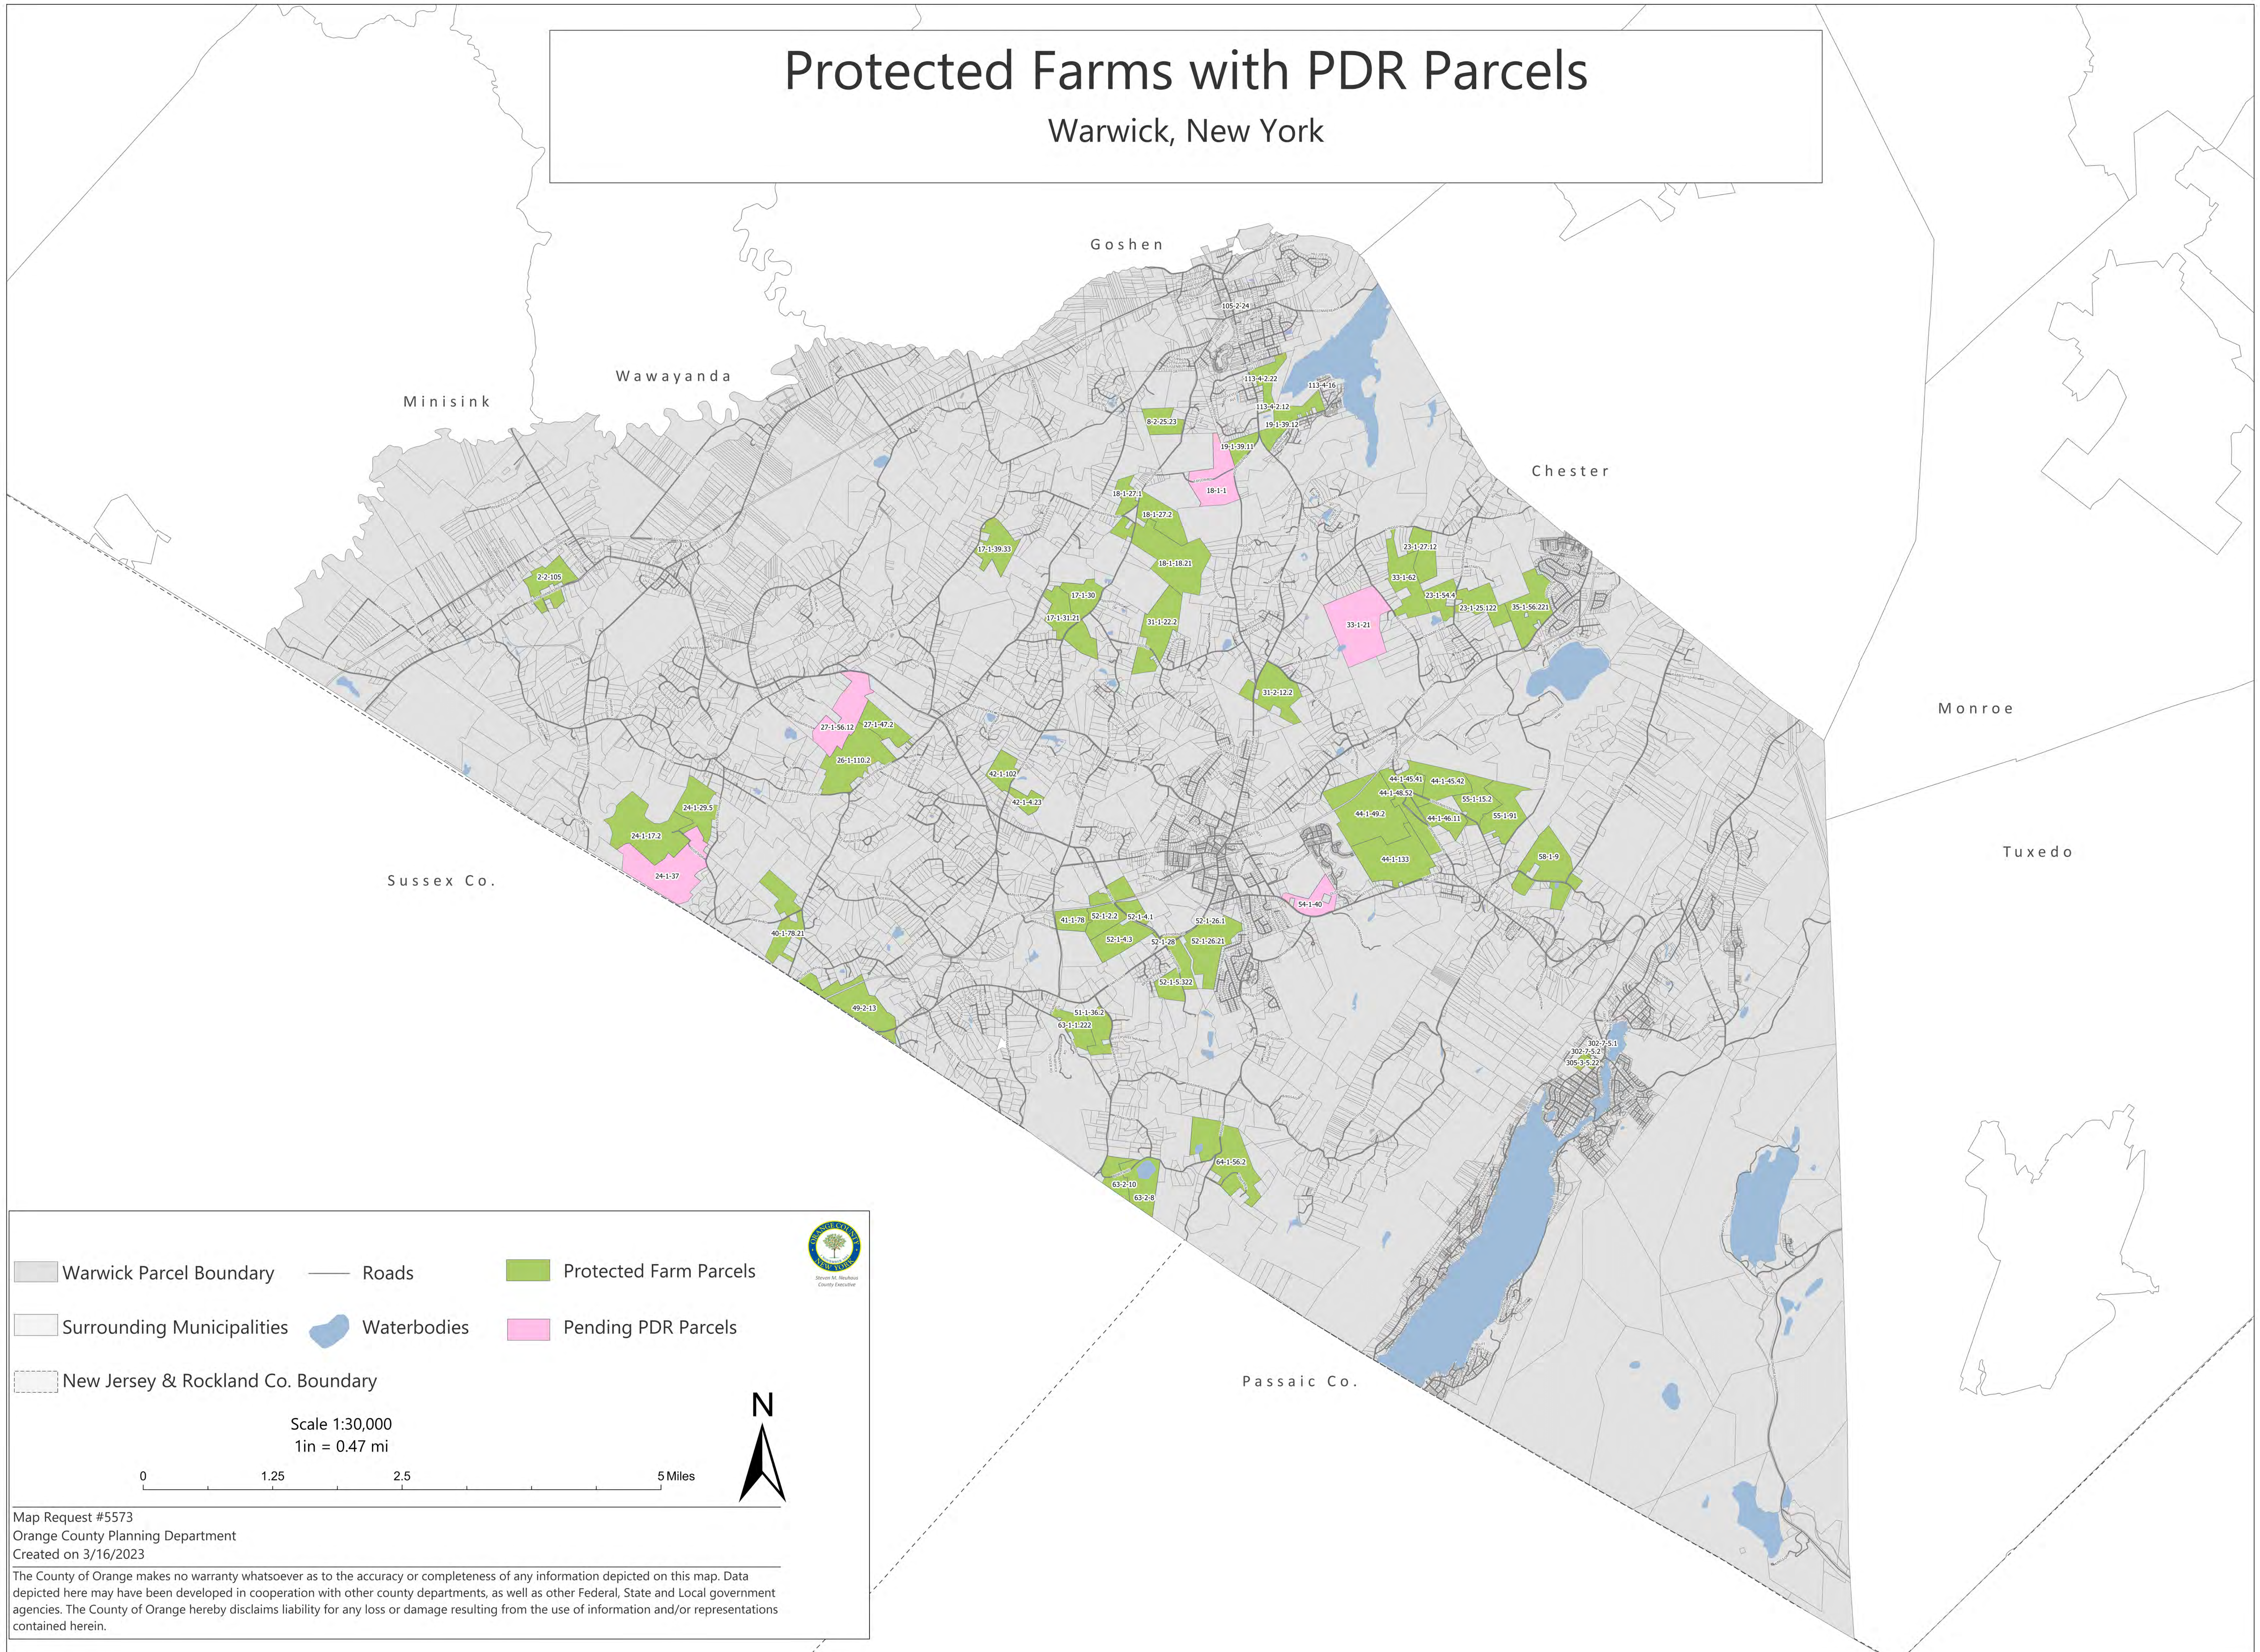

Protected Farms with PDR Parcels

Warwick, New York

Warwick Parcel Boundary
 Roads
 Protected Farm Parcels

Surrounding Municipalities
 Waterbodies
 Pending PDR Parcels

New Jersey & Rockland Co. Boundary

Scale 1:30,000
 1in = 0.47 mi

0 1.25 2.5 5 Miles

Map Request #5573
 Orange County Planning Department
 Created on 3/16/2023

The County of Orange makes no warranty whatsoever as to the accuracy or completeness of any information depicted on this map. Data depicted here may have been developed in cooperation with other county departments, as well as other Federal, State and Local government agencies. The County of Orange hereby disclaims liability for any loss or damage resulting from the use of information and/or representations contained herein.